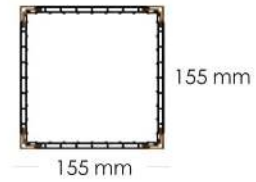

W 122mm x H 71mm

PROFILE

PS175175

POST SUPPORT 175 x 175

W 175mm x H 175mm

VARIABLE POST COVER 155 x 8
W 155mm x H 8mm

PROFILE
VPC15508

25 mm