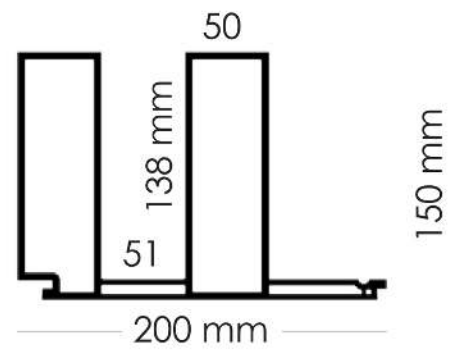

PROFILE

WPO200150

WALL PANEL OUTDOOR 200 x 150

W 200mm x H 150mm