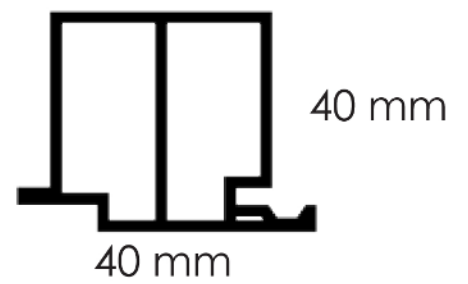

PROFILE

WPI04040

WALL PANEL
INDOOR 40 x 40

W 40mm x H 40mm

PROFILE

WPI04060

WALL PANEL
INDOOR 40 x 60
W 40mm x H 60mm

43 mm 2 mm