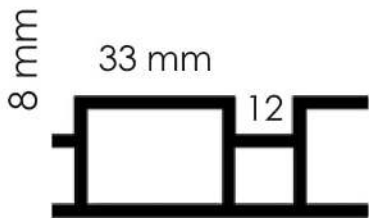

PROFILE
WPO18025A

WALL PANEL
OUTDOOR
180 x 25 A
W 180mm x H 25mm