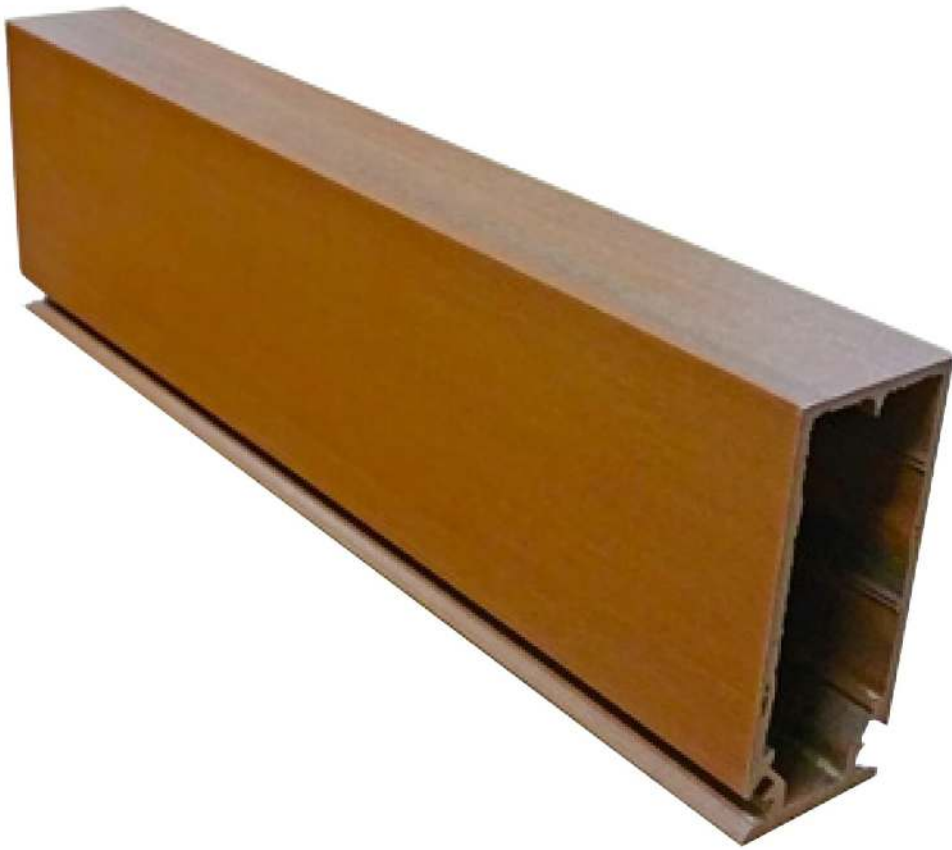

80 mm

40 mm

PROFILE

PC08040

POST COVER 80 x 40

W 80mm x H 40mm