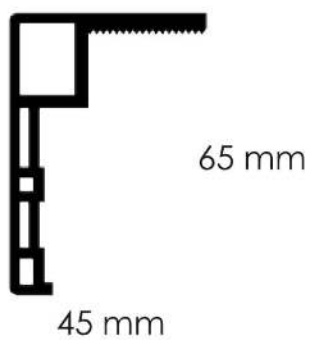

W 360mm x H 10mm

86 mm

86 mm

86 mm

86 mm

10 mm

360 mm

PROFILE

DOOR FRAME 100 x 30
W 100mm x H 30mm

PROFILE

DF10030 + DFC04565 +
DFS03025

PROFILE
DF10045

DOOR FRAME 100 x 45
W 100mm x H 45mm

PROFILE
DF12050

DOOR FRAME 120 x 50
W 120mm x H 50mm

PROFILE

DF15045

DOOR FRAME 150 x 45

W 150mm x H 45mm

PROFILE
DF18570

DOOR FRAME 185 x 70
W 185mm x H 70mm

PROFILE
DFC04565

DOOR FRAME COVER 45 x 65
W 45mm x H 65mm

PROFILE

W 248mm x H 40mm

40 mm

248 mm

PROFILE

WF02516

WINDOW FRAME 25 x 16

W 25mm x H 16mm

PROFILE