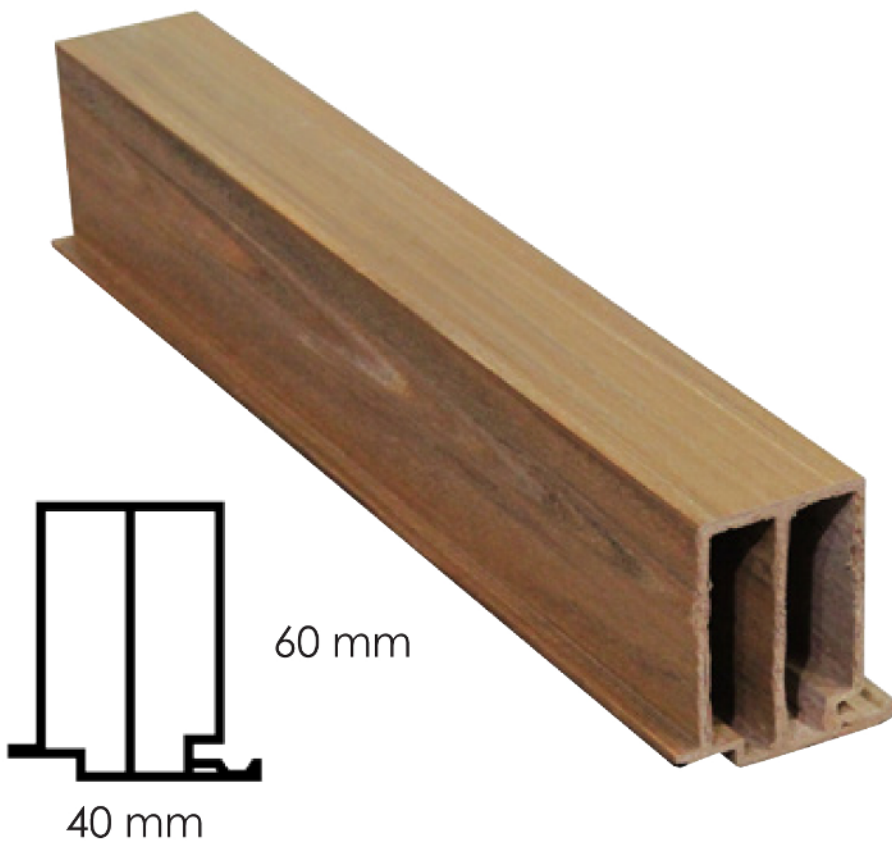

PROFILE

WPI04060

WALL PANEL
INDOOR 40 x 60
W 40mm x H 60mm