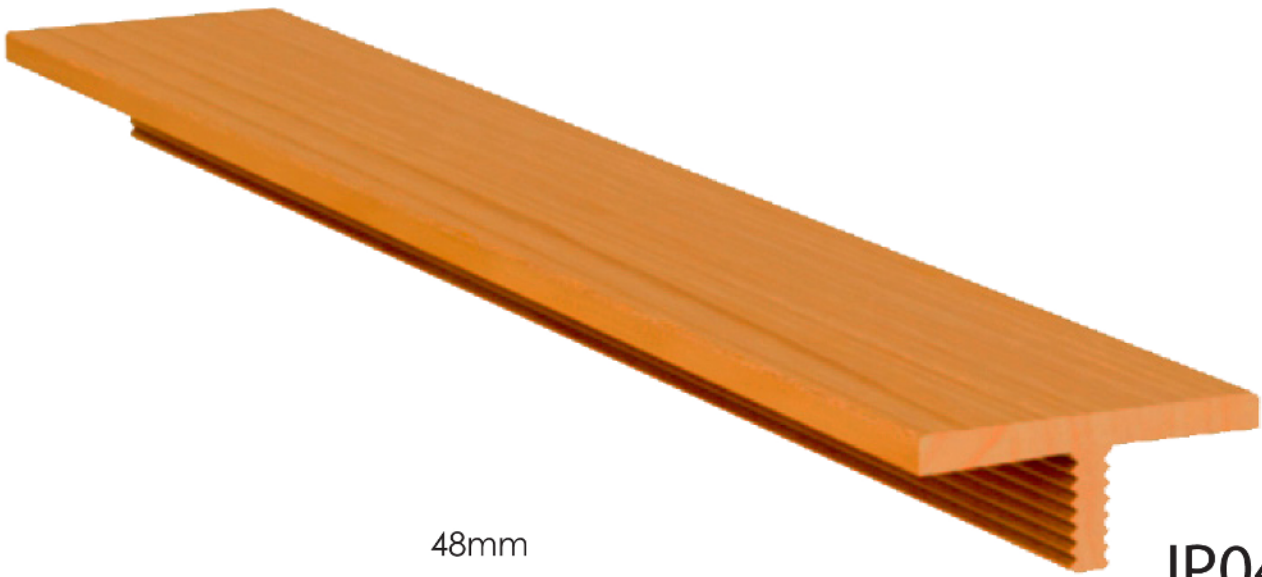

48mm

20 mm

PROFILE

JP04820

JOINT PANEL 48 x 20

W 48mm x H 20mm