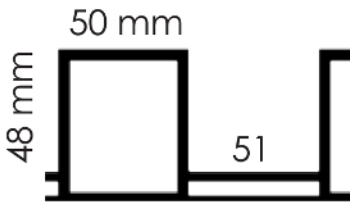

PROFILE

WPO30060

WALL PANEL OUTDOOR 300 x 60

W 300mm x H 60mm