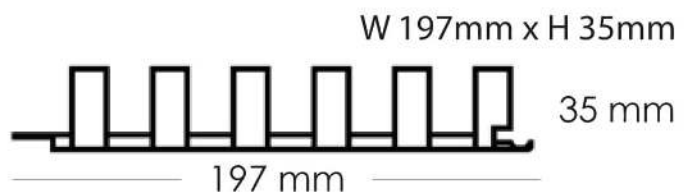

PROFILE
WPO19735

WALL PANEL OUTDOOR
197 x 35