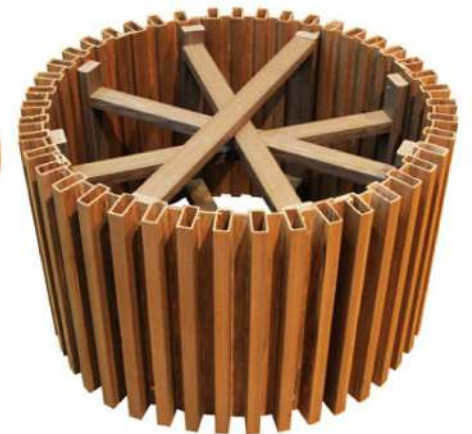

PROFILE
CP33935

COLUMN PANEL 339 x 35
W 339mm x H 35mm

35 mm