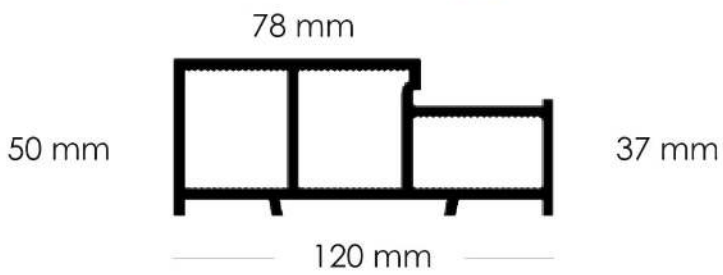

DOOR FRAME 100 x 30
W 100mm x H 30mm

PROFILE

DF10030 + DFC04565 +
DFS03025

PROFILE
DF10045

DOOR FRAME 100 x 45
W 100mm x H 45mm

PROFILE
DF12050

DOOR FRAME 120 x 50
W 120mm x H 50mm

PROFILE