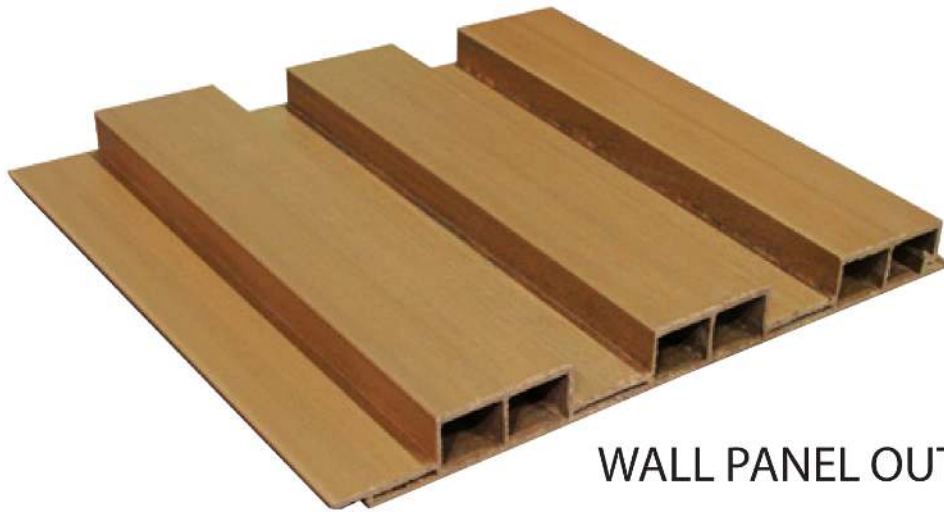

WALL PANEL OUTDOOR 252 x 12

W 252mm x H 12mm

PROFILE

WPO30060

WALL PANEL OUTDOOR 300 x 60

W 300mm x H 60mm

PROFILE
WPO31528

WALL PANEL OUTDOOR 315 x 28
W 315mm x H 28mm