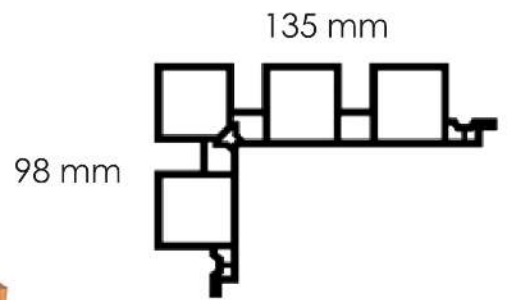

PROFILE

EC13598

EXTERNAL CORNER 135 x 98

W 135mm x H 98mm