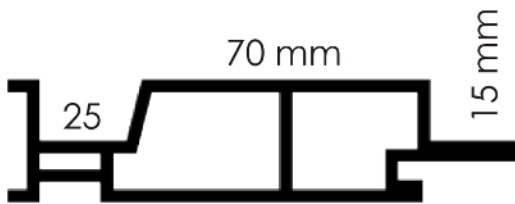

PROFILE
WPO22030

WALL PANEL
OUTDOOR
220 x 30
W 220mm x H 30mm