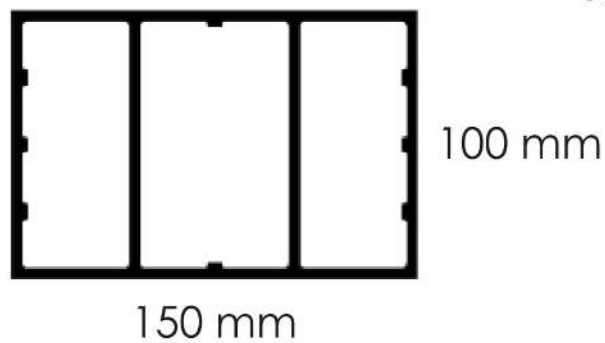

PROFILE
FS150100

FACADE SCREEN 150 x 100

W 150mm x H 100mm