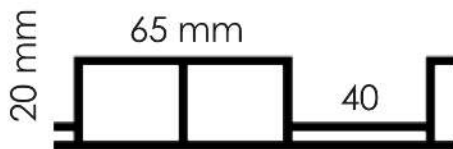

WALL PANEL OUTDOOR 252 x 12

W 252mm x H 12mm

PROFILE

WPO30060

WALL PANEL OUTDOOR 300 x 60

W 300mm x H 60mm

PROFILE
WPO31528

WALL PANEL OUTDOOR 315 x 28
W 315mm x H 28mm