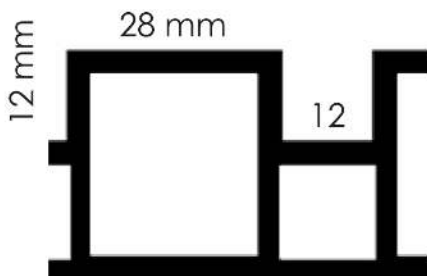

PROFILE

WPO24030

WALL PANEL OUTDOOR 240 x 30

W 240mm x H 30mm