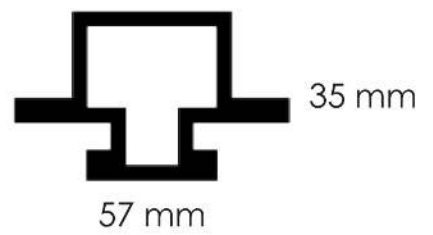

PROFILE

CJ05735

COLUMN JOINT 57 x 35
W 57mm x H 35mm