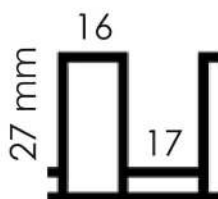

PROFILE
WPO19735

WALL PANEL OUTDOOR
197 x 35