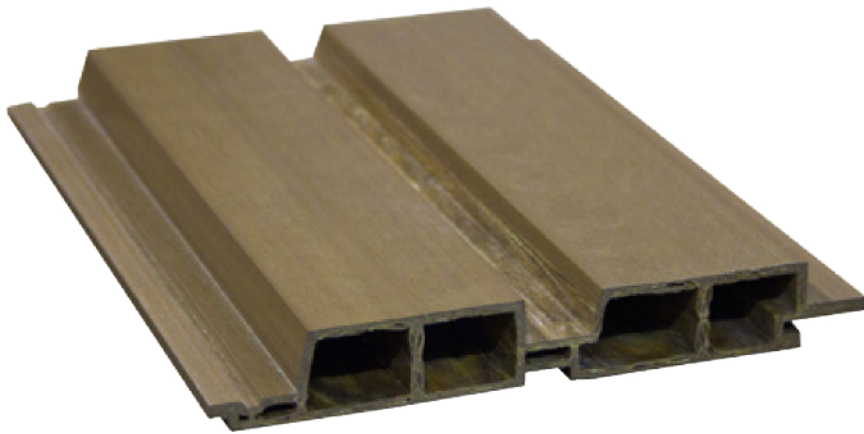

PROFILE

WPO20830

WALL PANEL OUTDOOR 208 x 30

W 208mm x H 30mm

PROFILE

WPO20856

WALL PANEL OUTDOOR 208 x 56

W 208mm x H 56mm