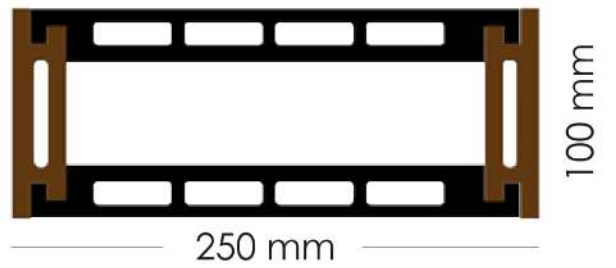

CP18812 + CP08812 + CPJ03030

PROFILE

CP23225

COLUMN PANEL 232 x 25
W 232mm x H 25mm

PROFILE

CP23225 + CP10025

PROFILE
CP27575

COLUMN PANEL 275 x 75
W 275mm x H 75mm