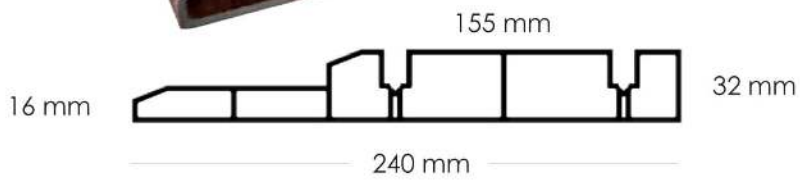

W 310mm x H 10mm

PROFILE

CL31010B

CEILING 310 x 10 B

W 310mm x H 10mm

PROFILE

CL36010A

CEILING 360 x 10 A

W 360mm x H 10mm

86 mm

86 mm

86 mm

86 mm

10 mm

360 mm

PROFILE

CL36010B

CEILING 360 x 10 B
W 360mm x H 10mm

PROFILE
CR28840

CORRUGATED ROOFING 288 x 40
W 288mm x H 40mm

PROFILE

FC24032

FASCIA 240 x 32
W 240mm x H 32mm

PROFILE
WPO12016

WALL PANEL OUTDOOR 120 x 16
W 120mm x H 16mm

PROFILE
CCD23612

CIRCLE COLUMN DIAMETER 236 x 12
W 236mm x H 12mm

PROFILE

CP08812

COLUMN PANEL 88 x 12
W 88mm x H 12mm

88 mm

12 mm