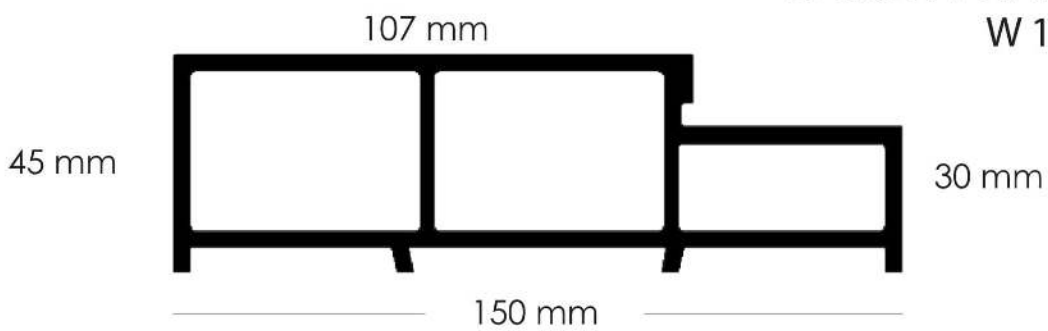

PROFILE

DF15045

DOOR FRAME 150 x 45

W 150mm x H 45mm