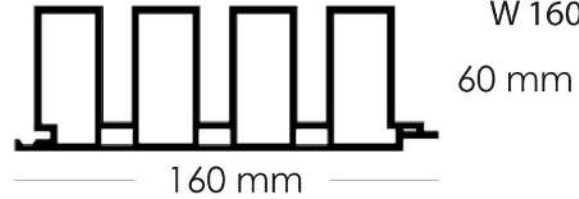

WALL PANEL
OUTDOOR
160 x 60

W 160mm x H 60mm