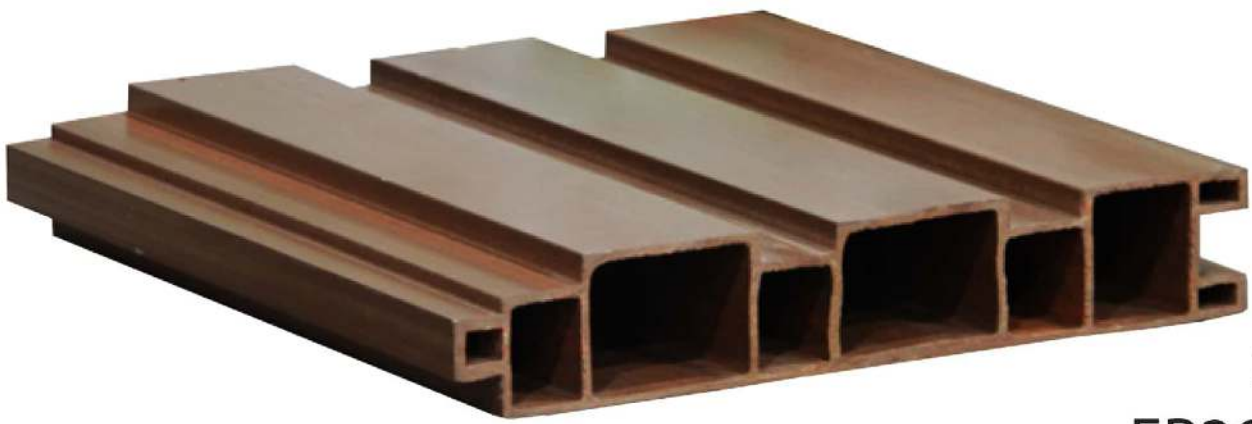

50 mm

50 mm

PROFILE

ESP05050

END SCREEN POST 50 x 50

W 50mm x H 50mm

PROFILE

FP30050