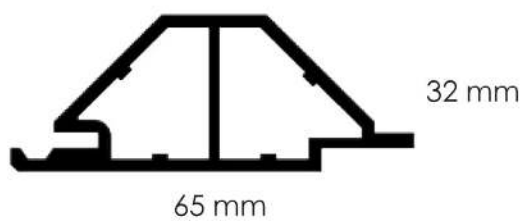

PROFILE

TR07275

TOP RAIL 72 x 75

W 72mm x H 75mm

PROFILE

HLI06532

HALF LOG INDOOR 65 x 32

W 65mm x H 32mm