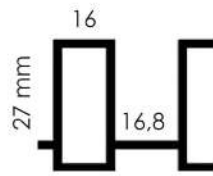

WALL PANEL OUTDOOR 120 x 16
W 120mm x H 16mm

PROFILE
CCD23612

CIRCLE COLUMN DIAMETER 236 x 12
W 236mm x H 12mm

PROFILE

CP08812

COLUMN PANEL 88 x 12
W 88mm x H 12mm

88 mm

12 mm

PROFILE
CP10025

25 mm

100 mm

COLUMN PANEL 100 x 25

W 100mm x H 25mm

PROFILE
CP18812

COLUMN PANEL 188 x 12
W 188mm x H 12mm

PROFILE

CP18812 + CP08812 + CPJ03030

PROFILE

CP23225

COLUMN PANEL 232 x 25
W 232mm x H 25mm

PROFILE

CP23225 + CP10025

PROFILE
CP27575

COLUMN PANEL 275 x 75
W 275mm x H 75mm

PROFILE
CP27918

COLUMN PANEL 279 x 18
W 279mm x H 18mm

PROFILE
CP33935

COLUMN PANEL 339 x 35
W 339mm x H 35mm

35 mm

PROFILE
CP225150

COLUMN PANEL 225 x 150
W 225mm x H 150mm

30 mm