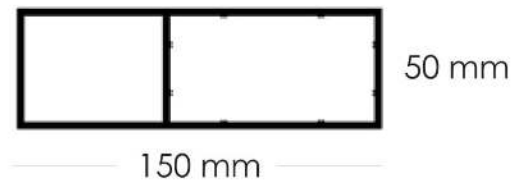

50 mm

150 mm

PROFILE

S4SI15050

SIDE 4 SIDE INDOOR 150 x 50

W 150mm x H 50mm

PROFILE

S4SI15050A