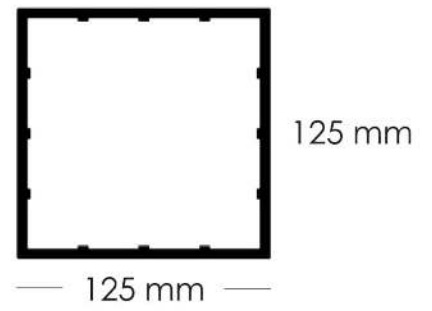

PROFILE
PS125125
POST SUPPORT 125 x 125
W 125mm x H 125mm