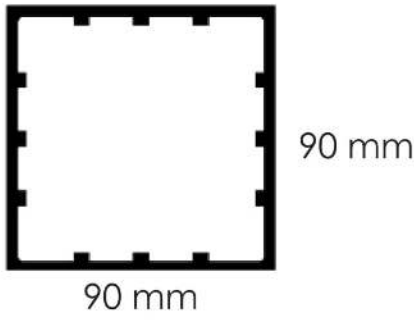

PROFILE

S4SI09090

SIDE 4 SIDE INDOOR 90 x 90
W 90mm x H 90mm