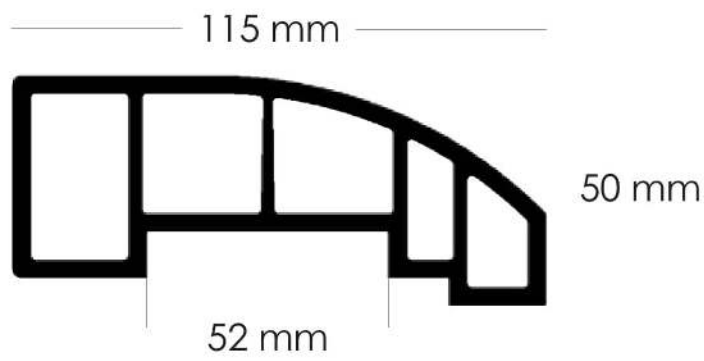

PROFILE
HR11550

HANDRAIL 115 x 50
W 115mm x H 50mm