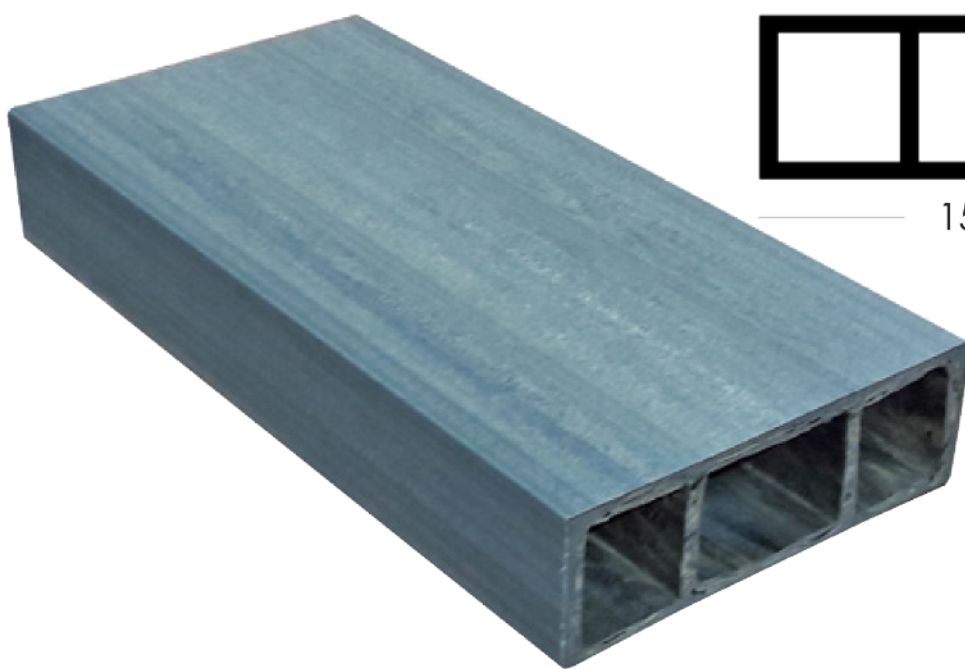

SIDE 4 SIDE OUTDOOR 100 x 50A

W 150mm x H 50mm

PROFILE

S4SO15030

SIDE 4 SIDE OUTDOOR 150 x 30

W 150mm x H 30mm

50 mm

150 mm