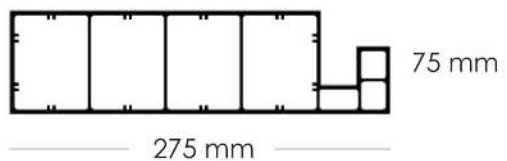

WALL PANEL OUTDOOR 120 x 16
W 120mm x H 16mm

PROFILE
CCD23612

CIRCLE COLUMN DIAMETER 236 x 12
W 236mm x H 12mm

PROFILE

CP08812

COLUMN PANEL 88 x 12
W 88mm x H 12mm

88 mm

12 mm

PROFILE
CP10025

25 mm

100 mm

COLUMN PANEL 100 x 25

W 100mm x H 25mm

PROFILE
CP18812

COLUMN PANEL 188 x 12
W 188mm x H 12mm

PROFILE

CP18812 + CP08812 + CPJ03030

PROFILE

CP23225

COLUMN PANEL 232 x 25
W 232mm x H 25mm

PROFILE

CP23225 + CP10025

PROFILE
CP27575

COLUMN PANEL 275 x 75
W 275mm x H 75mm

PROFILE
CP27918

COLUMN PANEL 279 x 18
W 279mm x H 18mm

PROFILE
CP33935

COLUMN PANEL 339 x 35
W 339mm x H 35mm

35 mm

PROFILE
CP225150

COLUMN PANEL 225 x 150
W 225mm x H 150mm

30 mm