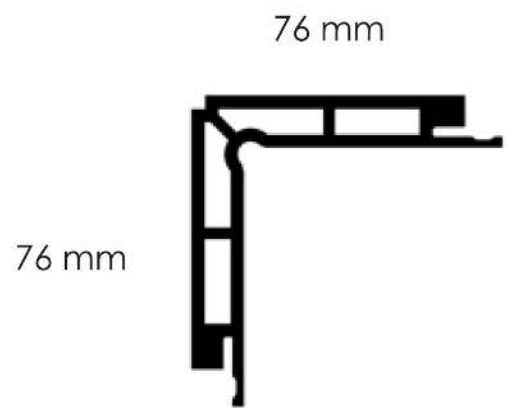

EC04545A

EXTERNAL CORNER 45 x 45A

W 45mm x H 45mm

PROFILE

EC04545B

EXTERNAL CORNER 45 x 45B

W 45mm x H 45mm

PROFILE