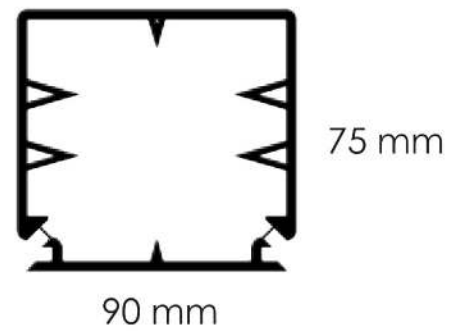

PROFILE

PC09075

POST COVER 90 x 75

W 90mm x H 75mm