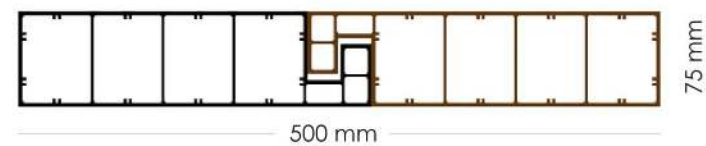

PROFILE
CP10025

25 mm

100 mm

COLUMN PANEL 100 x 25

W 100mm x H 25mm

PROFILE
CP18812

COLUMN PANEL 188 x 12
W 188mm x H 12mm

PROFILE

CP18812 + CP08812 + CPJ03030

PROFILE

CP23225

COLUMN PANEL 232 x 25
W 232mm x H 25mm

PROFILE

CP23225 + CP10025

PROFILE
CP27575

COLUMN PANEL 275 x 75
W 275mm x H 75mm

PROFILE
CP27918

COLUMN PANEL 279 x 18
W 279mm x H 18mm

PROFILE
CP33935

COLUMN PANEL 339 x 35
W 339mm x H 35mm

35 mm

PROFILE
CP225150

COLUMN PANEL 225 x 150
W 225mm x H 150mm

30 mm