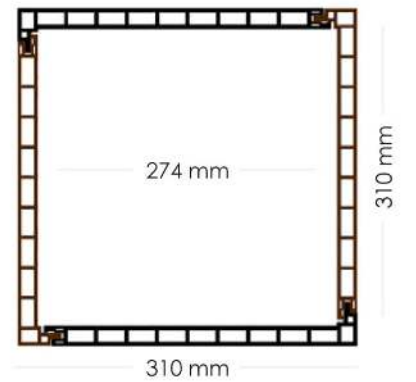

PROFILE
CP10025

25 mm

100 mm

COLUMN PANEL 100 x 25

W 100mm x H 25mm

PROFILE
CP18812

COLUMN PANEL 188 x 12
W 188mm x H 12mm

PROFILE

CP18812 + CP08812 + CPJ03030

PROFILE

CP23225

COLUMN PANEL 232 x 25
W 232mm x H 25mm

PROFILE

CP23225 + CP10025

PROFILE
CP27575

COLUMN PANEL 275 x 75
W 275mm x H 75mm

PROFILE
CP27918

COLUMN PANEL 279 x 18
W 279mm x H 18mm

PROFILE
CP33935

COLUMN PANEL 339 x 35
W 339mm x H 35mm

35 mm

PROFILE
CP225150

COLUMN PANEL 225 x 150
W 225mm x H 150mm

30 mm