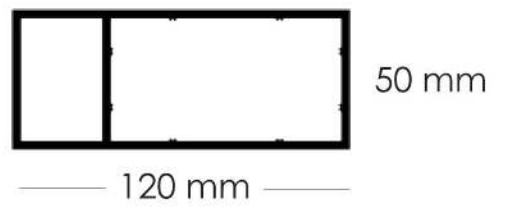

PROFILE
S4SI12050

SIDE 4 SIDE INDOOR 120 x 50
W 120mm x H 50mm