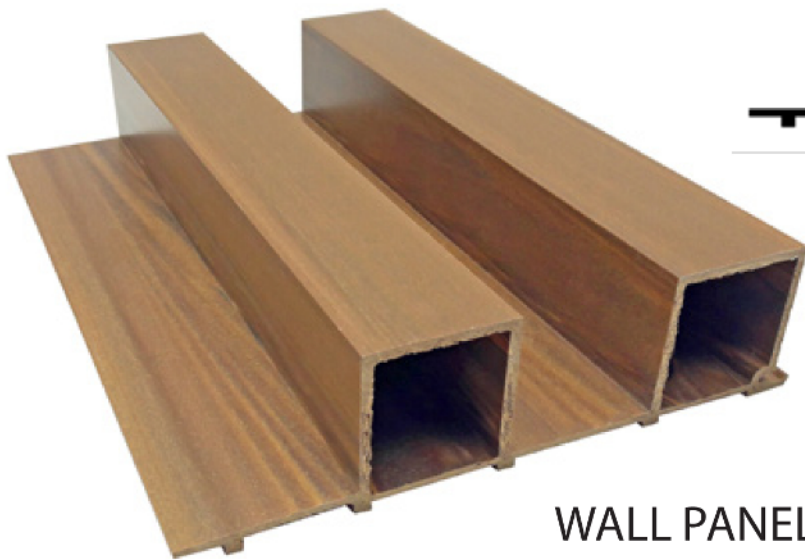

200 mm

PROFILE
WPO20018

WALL PANEL
OUTDOOR
200 x 18
W 200mm x H 18mm

PROFILE
WPO20028

WALL PANEL
OUTDOOR
200 x 28
W 200mm x H 28mm

PROFILE
WPO20035

WALL PANEL
OUTDOOR
200 x 35

W 200mm x H 135mm

PROFILE

WPO20830

WALL PANEL OUTDOOR 208 x 30

W 208mm x H 30mm

PROFILE

WPO20856

WALL PANEL OUTDOOR 208 x 56

W 208mm x H 56mm