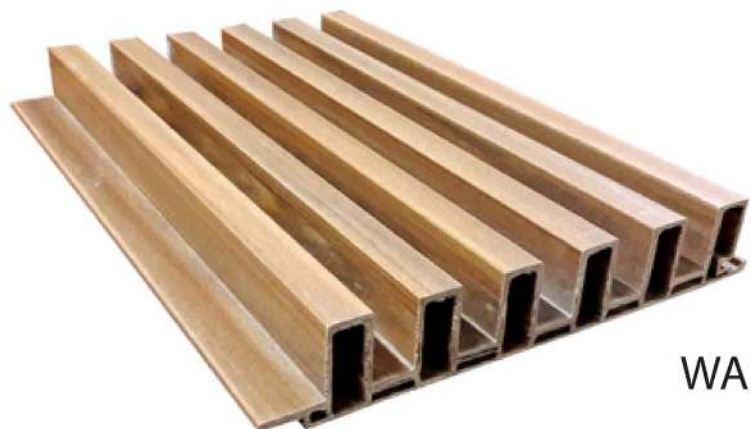

WALL PANEL
OUTDOOR
180 x 25 A
W 180mm x H 25mm

PROFILE
WPO18033

WALL PANEL
OUTDOOR
180 x 33
W 180mm x H 33mm

PROFILE
WPO18035

WALL PANEL
OUTDOOR
180 x 35
W 180mm x H 35mm

PROFILE
WPO18518

WALL PANEL
OUTDOOR
185 x 18
W 185mm x H 18mm