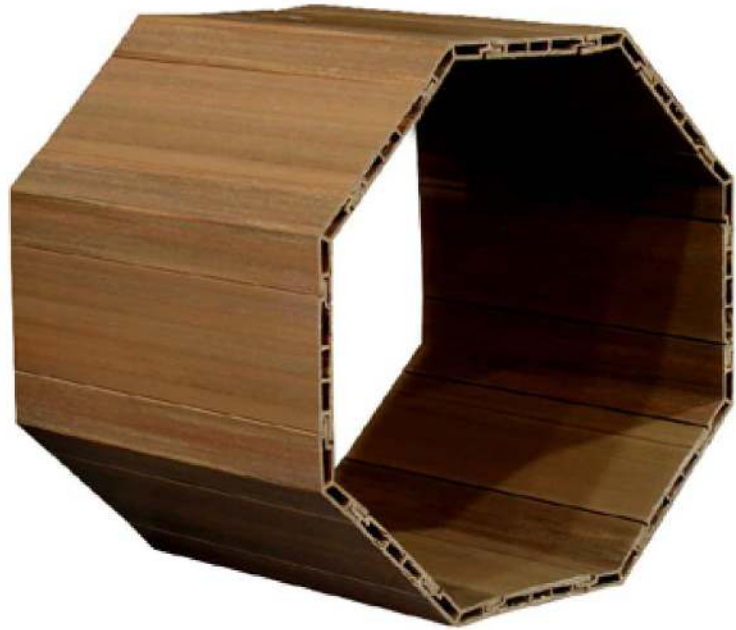

30 mm

PROFILE
CPJ03030

COLUMN PANEL JOINT
30 x 30
W 30mm x H 30mm

PROFILE

OC03512

OCTAGON COLUMN 35 x 12

W 35mm x H 12mm

PROFILE