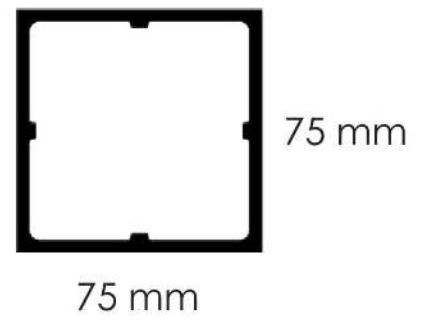

PROFILE

S4SI07575

SIDE 4 SIDE INDOOR 75 x 75

W 75mm x H 75mm