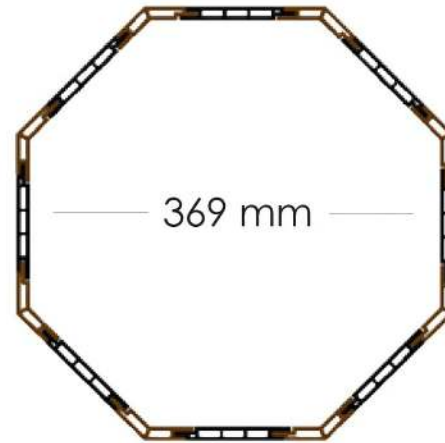

W 360mm x H 10mm

86 mm

86 mm

86 mm

86 mm

10 mm

360 mm

PROFILE

WALL PANEL OUTDOOR 120 x 16
W 120mm x H 16mm

PROFILE
CCD23612

CIRCLE COLUMN DIAMETER 236 x 12
W 236mm x H 12mm

PROFILE

CP08812

COLUMN PANEL 88 x 12
W 88mm x H 12mm

88 mm

12 mm

PROFILE
CP27918

COLUMN PANEL 279 x 18
W 279mm x H 18mm

PROFILE
CP33935

COLUMN PANEL 339 x 35
W 339mm x H 35mm

35 mm

PROFILE
CP225150

COLUMN PANEL 225 x 150
W 225mm x H 150mm

30 mm

30 mm

PROFILE
CPJ03030

COLUMN PANEL JOINT
30 x 30
W 30mm x H 30mm

PROFILE

OC03512

OCTAGON COLUMN 35 x 12

W 35mm x H 12mm

PROFILE