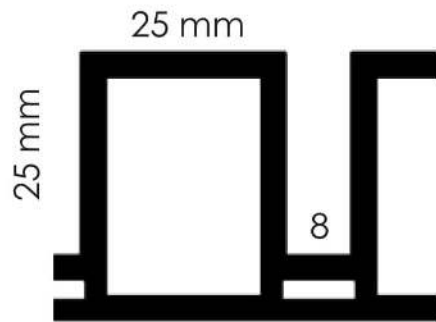

PROFILE
WPO18033

WALL PANEL
OUTDOOR
180 x 33
W 180mm x H 33mm