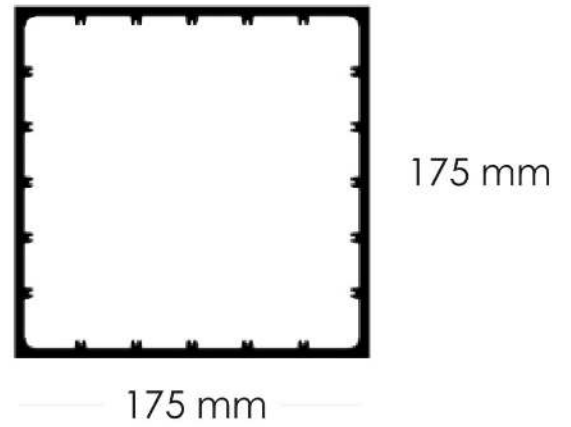

PROFILE

PS175175

POST SUPPORT 175 x 175

W 175mm x H 175mm