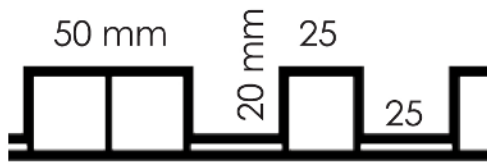

WALL PANEL OUTDOOR 250 x 20

W 250mm x H 20mm

48,5 mm

250 mm

20 mm

PROFILE
WPO25028

WALL PANEL OUTDOOR 250 x 28

W 250mm x H 28mm