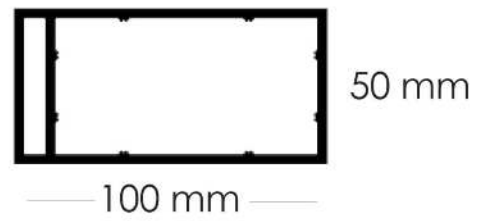

50 mm

100 mm

PROFILE

S4SI10050

SIDE 4 SIDE INDOOR 100 x 50

W 100mm x H 50mm

PROFILE

S4SI10050A