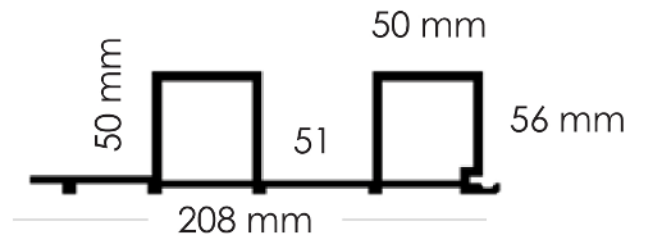

PROFILE

WPO20856

WALL PANEL OUTDOOR 208 x 56

W 208mm x H 56mm