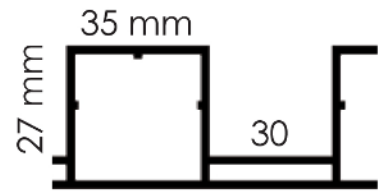

PROFILE
WPI19535

WALL PANEL INDOOR 195 x 35
W 195mm x H 35mm