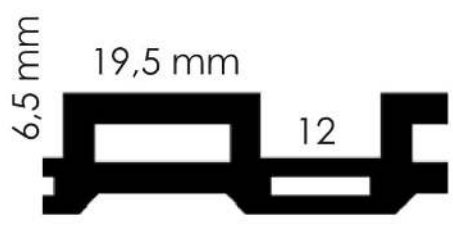

PROFILE
WPO19812

WALL PANEL
OUTDOOR
198 x 12

W 198mm x H 12mm