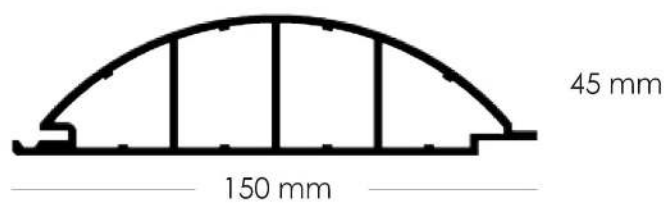

PROFILE

HLI09025

HALF LOG INDOOR 90 x 25

W 90mm x H 25mm

PROFILE

HLI15045

HALF LOG INDOOR 150 x 45

W 150mm x H 45mm