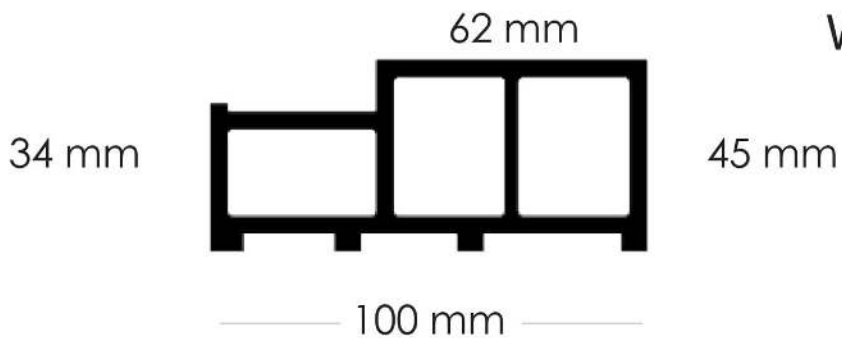

W 360mm x H 10mm

86 mm

86 mm

86 mm

86 mm

10 mm

360 mm

PROFILE

DOOR FRAME 100 x 30
W 100mm x H 30mm

PROFILE

DF10030 + DFC04565 +
DFS03025

PROFILE
DF10045

DOOR FRAME 100 x 45
W 100mm x H 45mm

PROFILE
DF12050

DOOR FRAME 120 x 50
W 120mm x H 50mm

PROFILE