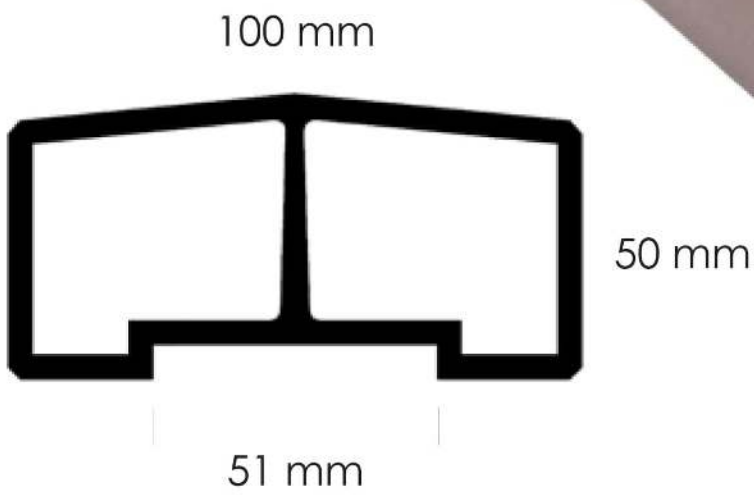

PROFILE

HR10050

HANDRAIL 100 x 50
W 100mm x H 50mm