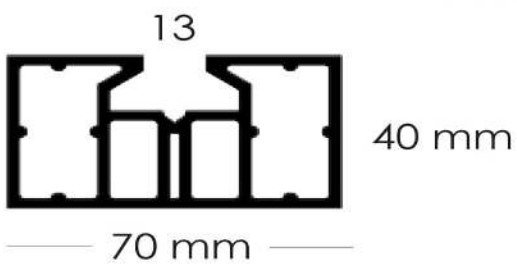

PROFILE

WF07040

WINDOW FRAME 70 x 40

W 70mm x H 40mm