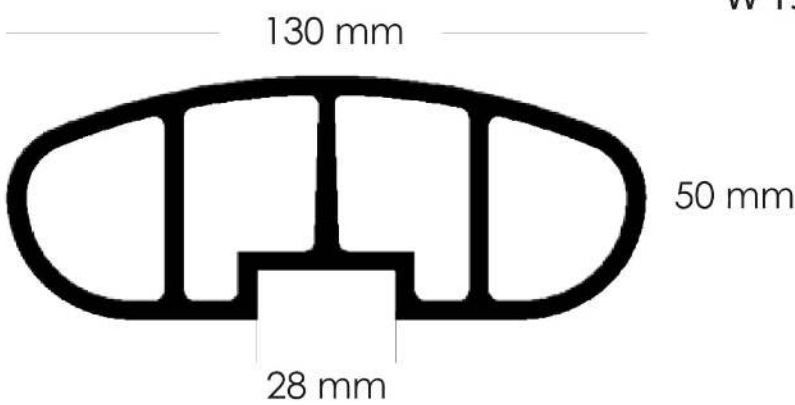

PROFILE

HR13050

HANDRAIL 130 x 50
W 130mm x H 50mm