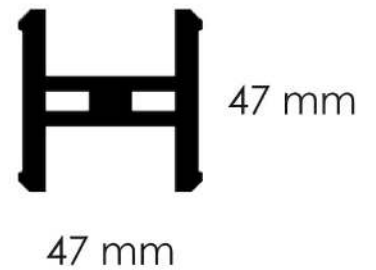

PROFILE

SR04747

SUPPORT RAIL 47 x 47
W 47mm x H 47mm