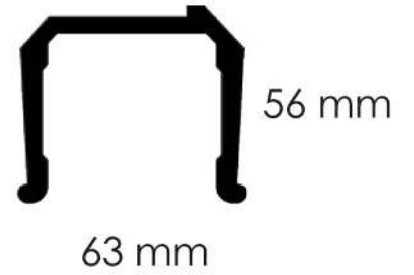

PROFILE

BR06356

BOTTOM RAIL 63 x 56
W 63mm x H 56mm