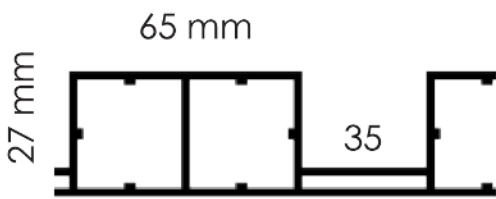

PROFILE

WPO20830

WALL PANEL OUTDOOR 208 x 30

W 208mm x H 30mm

PROFILE

WPO20856

WALL PANEL OUTDOOR 208 x 56

W 208mm x H 56mm