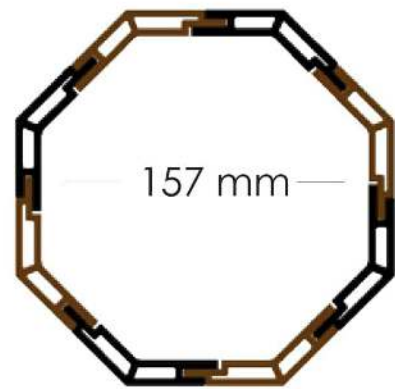

PROFILE

OC03512 + OC03512