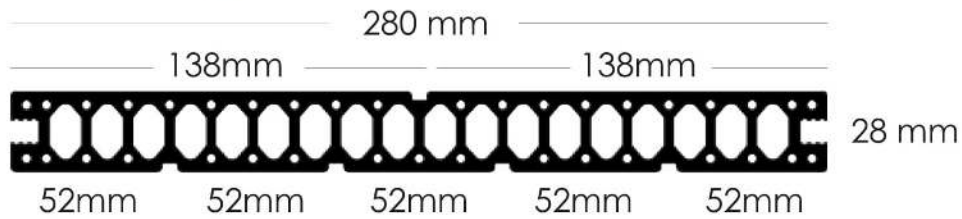

40 mm

153 mm

PROFILE

DB16820

DECKING 168 x 20
W 168mm x H 20mm

20 mm

168 mm

PROFILE

DB16820A

DECKING 168 x 20 A
W 168mm x H 20mm

20 mm

PROFILE
DB20025

DECKING HONEYCOMB
(2 OPTIONS SIZE OF DECKING)
200x25 / 48x25
W 200mm x H 25mm

PROFILE

DB28028

DECKING HONEYCOMB
(2 OPTIONS SIZE OF DECKING)
138 x 28 / 52 x 28

W 280mm x H 28mm

PROFILE

DB30032

DECKING 300 x 32
W 300mm x H 32mm

32 mm

300 mm

140 mm

PROFILE
DBE14028
DECKING END
140 x 28
W 140mm x H 28mm
28 mm