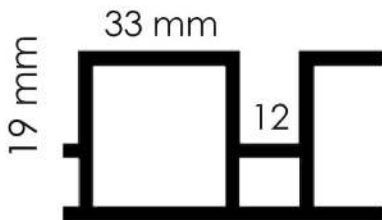

WALL PANEL
OUTDOOR
180 x 25 A
W 180mm x H 25mm

PROFILE
WPO18033

WALL PANEL
OUTDOOR
180 x 33
W 180mm x H 33mm

PROFILE
WPO18035

WALL PANEL
OUTDOOR
180 x 35
W 180mm x H 35mm

PROFILE
WPO18518

WALL PANEL
OUTDOOR
185 x 18
W 185mm x H 18mm