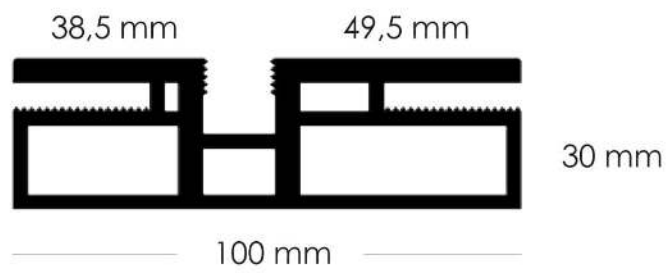

PROFILE
DF10030

DOOR FRAME 100 x 30
W 100mm x H 30mm