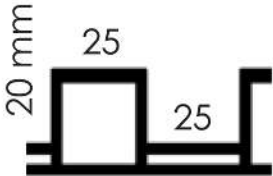

PROFILE
WPO25028A

WALL PANEL OUTDOOR 250 x 28 A
W 250mm x H 28mm