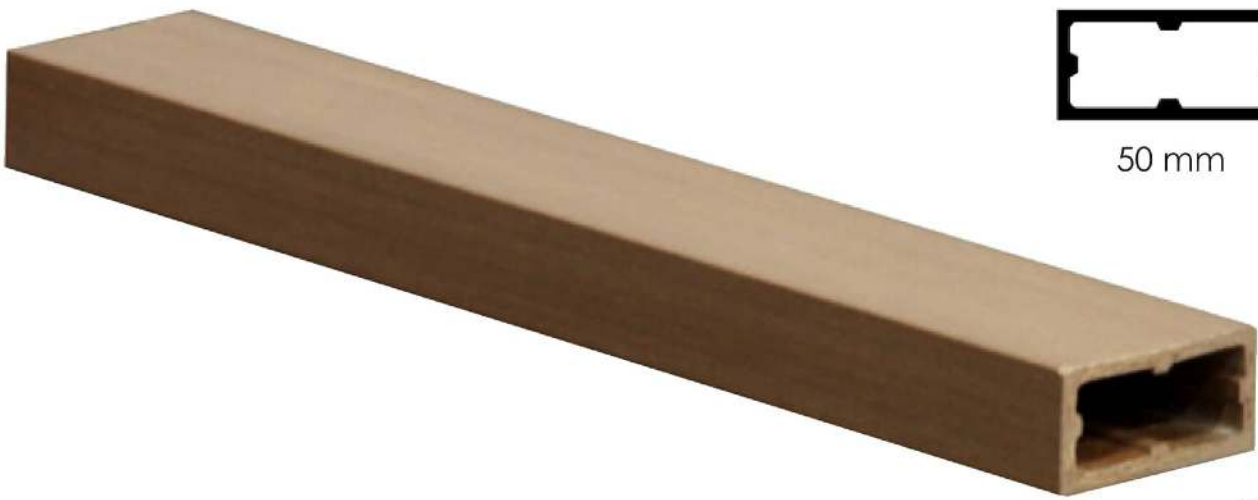

30 mm

30 mm

32 mm

42 mm

PROFILE

S4SI04232

SIDE 4 SIDE INDOOR 42 x 32

W 42mm x H 32mm