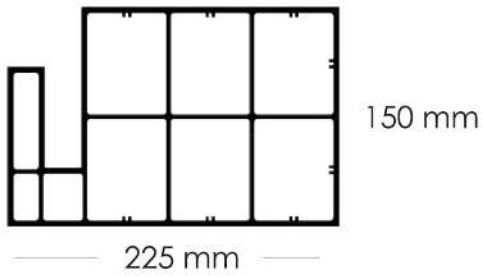

WALL PANEL OUTDOOR 120 x 16
W 120mm x H 16mm

PROFILE
CCD23612

CIRCLE COLUMN DIAMETER 236 x 12
W 236mm x H 12mm

PROFILE

CP08812

COLUMN PANEL 88 x 12
W 88mm x H 12mm

88 mm

12 mm

PROFILE
CP27918

COLUMN PANEL 279 x 18
W 279mm x H 18mm

PROFILE
CP33935

COLUMN PANEL 339 x 35
W 339mm x H 35mm

35 mm

PROFILE
CP225150

COLUMN PANEL 225 x 150
W 225mm x H 150mm

30 mm