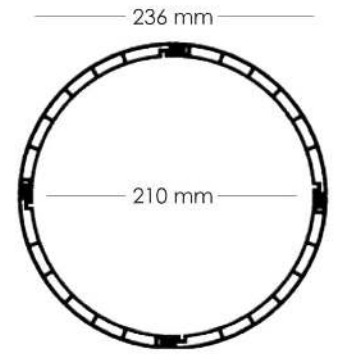

W 310mm x H 10mm

PROFILE

CL31010B

CEILING 310 x 10 B

W 310mm x H 10mm

PROFILE

CL36010A

CEILING 360 x 10 A

W 360mm x H 10mm

86 mm

86 mm

86 mm

86 mm

10 mm

360 mm

PROFILE

CL36010B

CEILING 360 x 10 B
W 360mm x H 10mm

PROFILE
CR28840

CORRUGATED ROOFING 288 x 40
W 288mm x H 40mm

PROFILE

FC24032

FASCIA 240 x 32
W 240mm x H 32mm

PROFILE
WPO12016

WALL PANEL OUTDOOR 120 x 16
W 120mm x H 16mm

PROFILE
CCD23612

CIRCLE COLUMN DIAMETER 236 x 12
W 236mm x H 12mm

PROFILE

CP08812

COLUMN PANEL 88 x 12
W 88mm x H 12mm

88 mm

12 mm