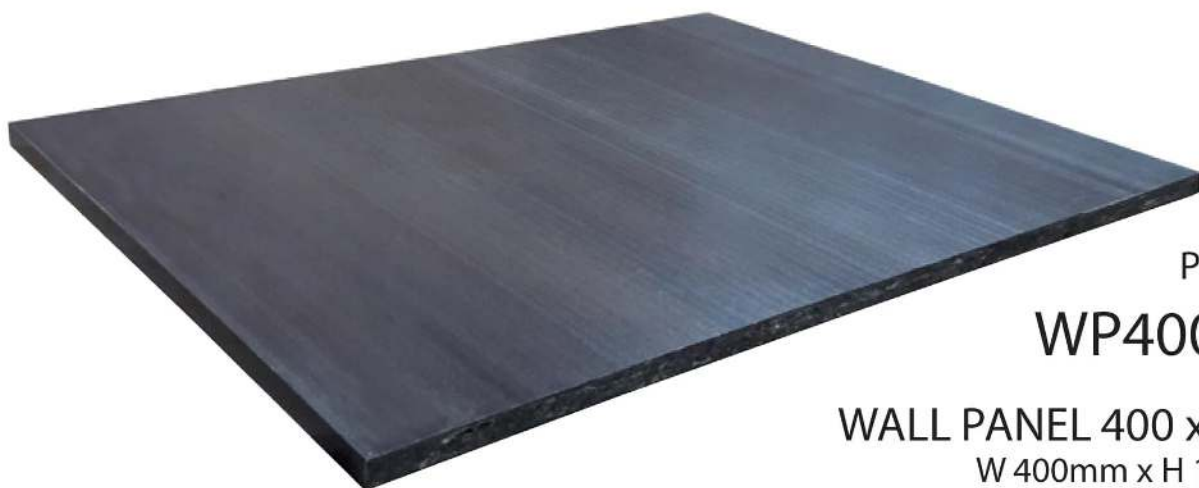

PROFILE

WP40010

WALL PANEL 400 x 10

W 400mm x H 10mm

400 mm

10 mm