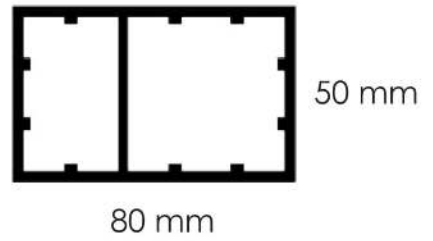

SIDE 4 SIDE INDOOR 80 x 20

W 80mm x H 20mm

PROFILE

S4SI08040

SIDE 4 SIDE INDOOR 80 x 40

W 80mm x H 40mm

PROFILE

S4SI08050