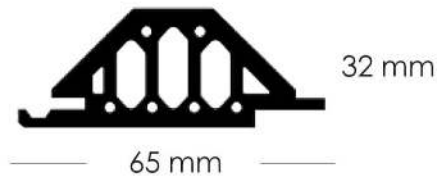

PROFILE
HLO06532

HALF LOG OUTDOOR 65 x 32
W 65mm x H 32mm