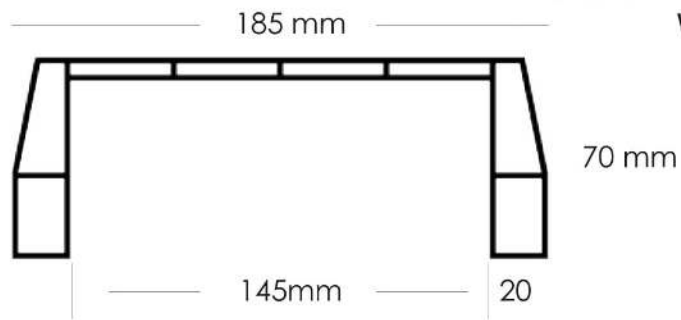

W 360mm x H 10mm

86 mm

86 mm

86 mm

86 mm

10 mm

360 mm

PROFILE

DF15045

DOOR FRAME 150 x 45

W 150mm x H 45mm

PROFILE
DF18570

DOOR FRAME 185 x 70
W 185mm x H 70mm

PROFILE
DFC04565

DOOR FRAME COVER 45 x 65
W 45mm x H 65mm

PROFILE

W 248mm x H 40mm

40 mm

248 mm

PROFILE

WF02516

WINDOW FRAME 25 x 16

W 25mm x H 16mm

PROFILE