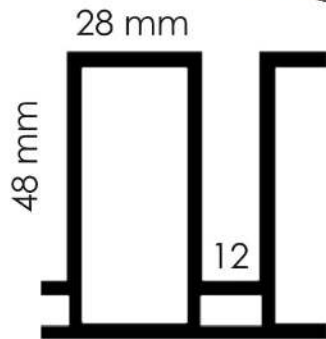

WALL PANEL
OUTDOOR
160 x 60

W 160mm x H 60mm